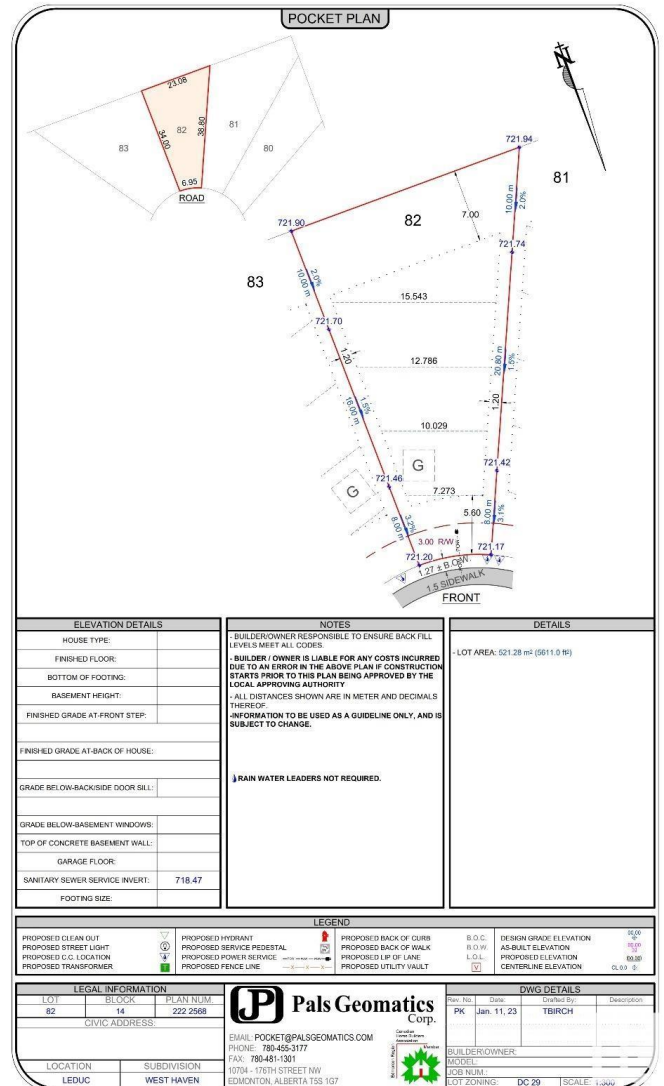

\$280,000 - 216 Kettyl Cove, Leduc

MLS® #E4451050

\$280,000

0 Bedroom, 0.00 Bathroom,
Single Family on 0.00 Acres

West Haven Park, Leduc, AB

Pie shape lot near to west haven public school
closed to air port and Leduc Common
shopping mall

Essential Information

MLS® #	E4451050
Price	\$280,000
Bathrooms	0.00
Acres	0.00
Type	Single Family
Sub-Type	Vacant Lot/Land
Status	Active

Community Information

Address	216 Kettyl Cove
Area	Leduc
Subdivision	West Haven Park
City	Leduc
County	ALBERTA
Province	AB
Postal Code	T9E 0W3

Exterior

Exterior Features Cul-De-Sac

Additional Information

Date Listed August 1st, 2025

Days on Market 15

Zoning Zone 81

DATA IS DEEMED RELIABLE BUT IS NOT GUARANTEED ACCURATE BY THE REALTORS® ASSOCIATION OF EDMONTON. COPYRIGHT 2025 BY THE REALTORS® ASSOCIATION OF EDMONTON. ALL RIGHTS RESERVED. Trademarks are owned or controlled by the Canadian Real Estate Association (CREA) and identify real estate professionals who are members of CREA (REALTOR®, REALTORS®) and/or the quality of services they provide (MLS®, Multiple Listing Service®)